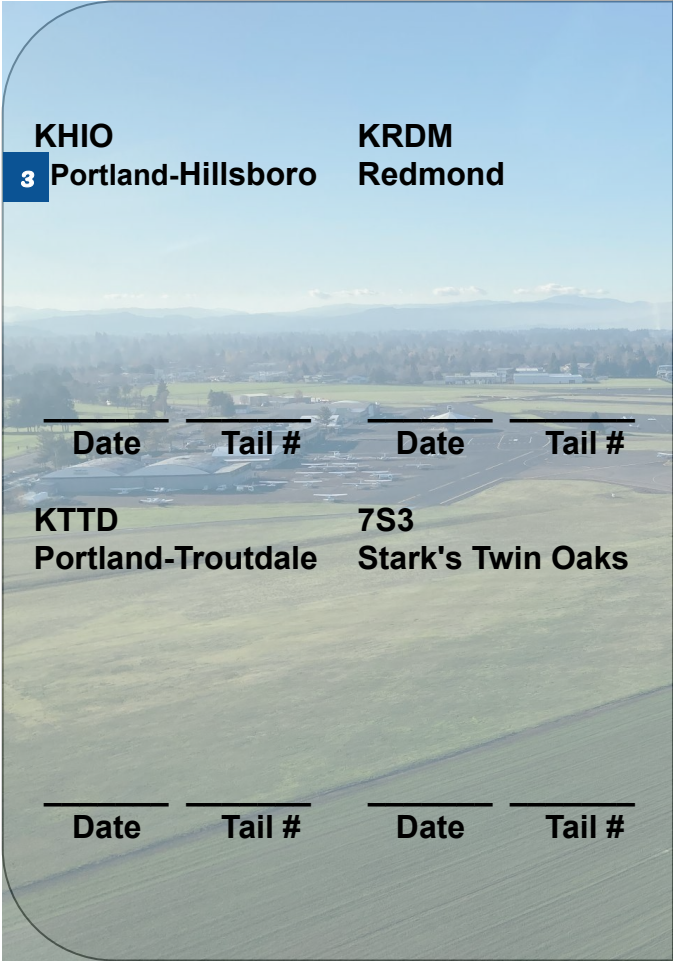

cover

1

Welcome to Oregon!

This passport is meant to be a fun way to track your flight to various airports in Oregon, USA. Inspired by the “Fly Washington Passport Program” and the “Fly California Passport Program”, this hopes to bridge the gap between North and South!

Review your flight schools’ rules regarding approved airports before departure.

R1

see ya!

5/2026

16

KHIO **KRDM**
3 **Portland-Hillsboro** **Redmond**

Date **Tail #** **Date** **Tail #**

KTTD **7S3**
Portland-Troutdale **Stark's Twin Oaks**

Date	Tail #	Date	Tail #

KAST
Astoria

56S
Seaside

8

Date	Tail #	Date	Tail #

4S2
Hood River

6S2
Florence

Date	Tail #	Date	Tail #