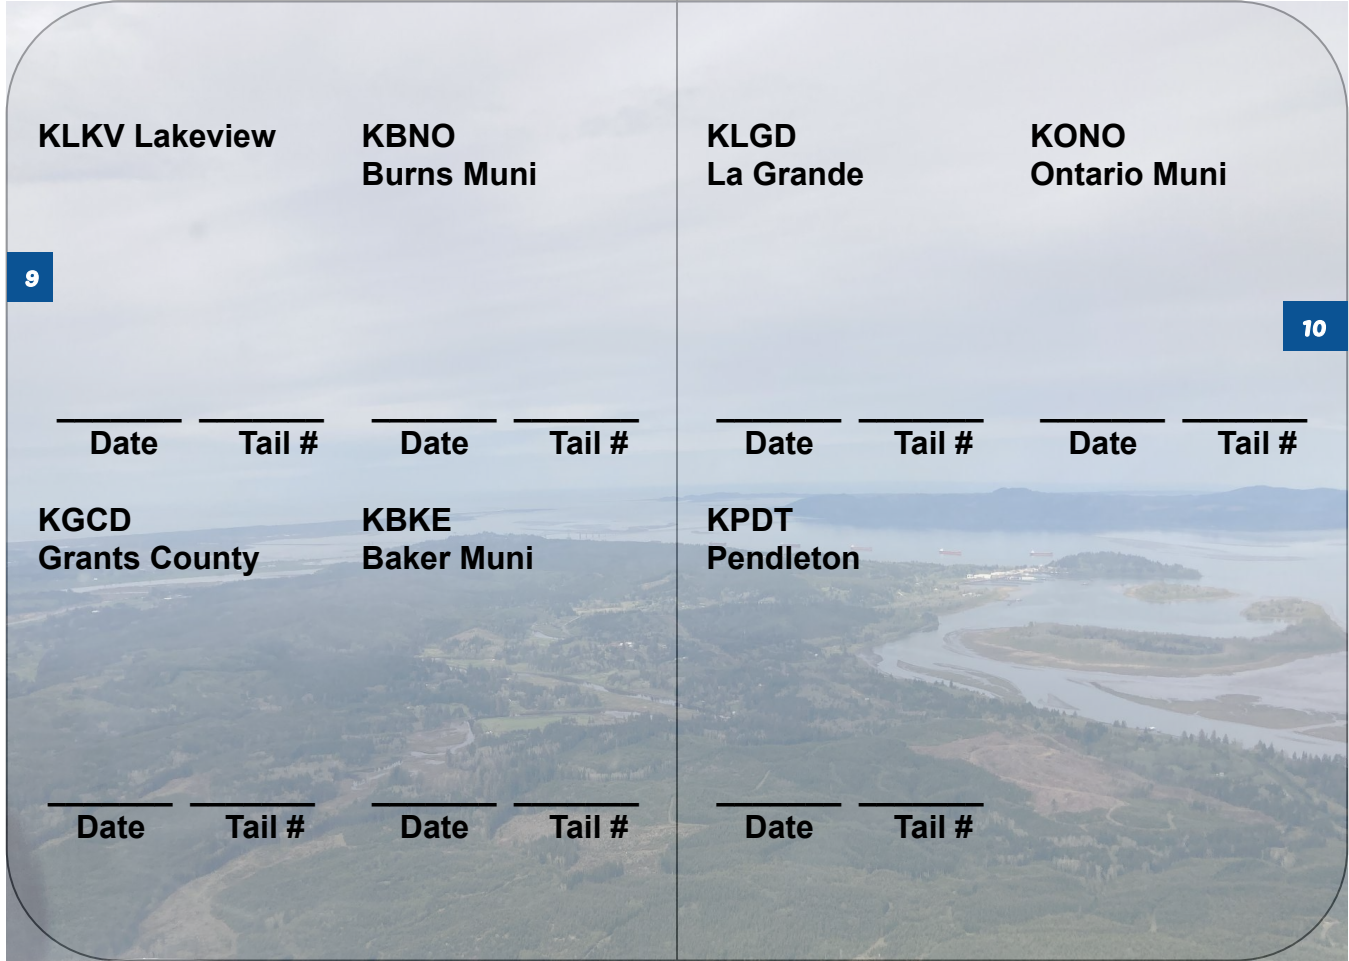

Date	Tail #	Date	Tail #

KAST
Astoria

56S
Seaside

8

Date	Tail #	Date	Tail #

4S2
Hood River

6S2
Florence

Date	Tail #	Date	Tail #

KLKV Lakeview

**KBNO
Burns Muni**

**KLGD
La Grande**

**KONO
Ontario Muni**

9

10

Date Tail # Date Tail #

Date Tail # Date Tail #